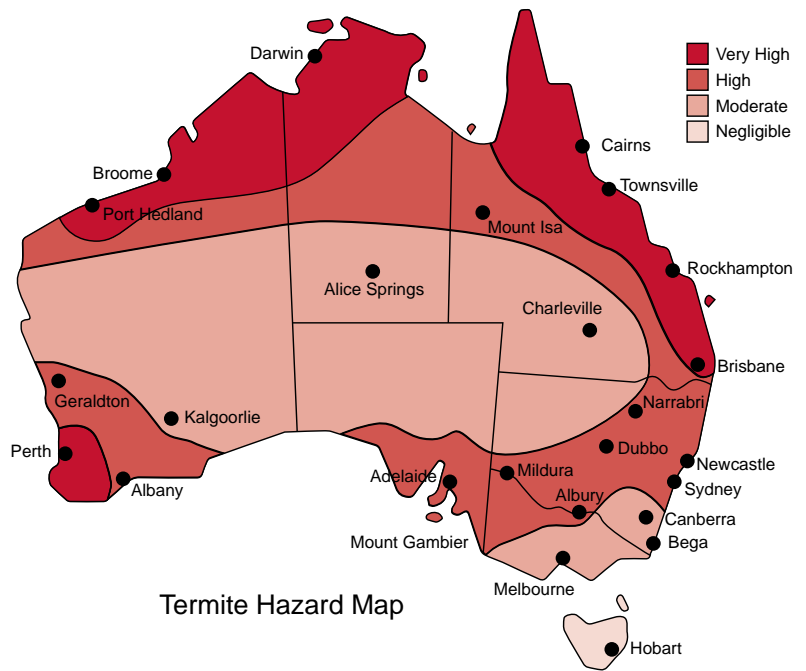

## Termite Issues in Australia

Termites are a highly destructive pest and a major cause of economic damage to homes around Australia. One in three homes in Australia has been affected by termite damage. There are hundreds of termite species around Australia, although only a small number of these species are responsible for structural damage to our homes.

Although the coastal belt and northern parts of Australia are generally regarded as the highest-risk areas for subterranean termite infestation, economically significant species, which damage timber, are found throughout mainland Australia. In reality, any structure containing wood is at risk of subterranean termite infestation whether in the city, suburbs or country, unless protective measures are taken.