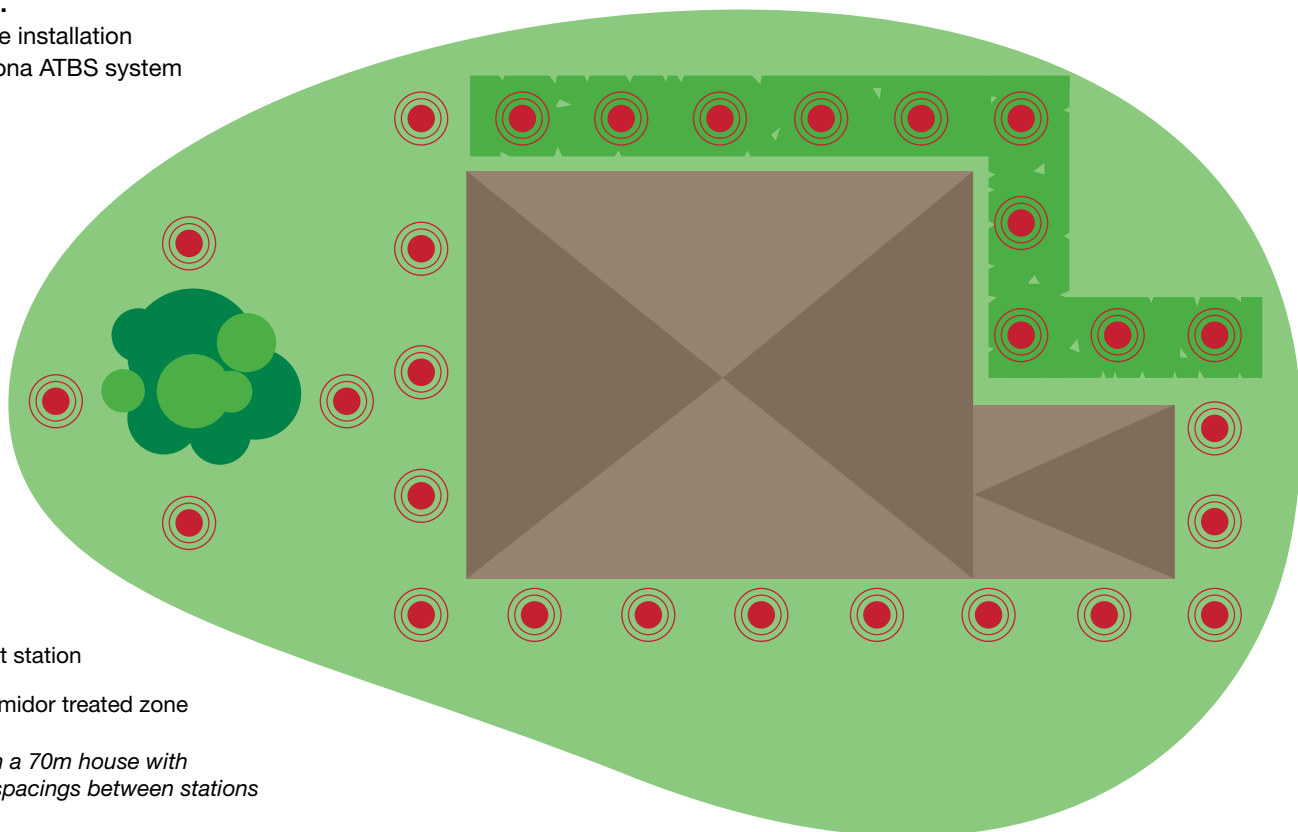

Combined protection - unmatched peace of mind

The unique advantage of Trelona ATBS is that it can be used in combination with Termidor Residual termiticide and insecticide and Termidor HE high-efficiency termiticide.

Termidor has been the most trusted name in termite control since 2002 and has been the benchmark for termiticides in the Australian market. This trusted technology can now be combined with the most advanced baiting system available.

Due to termite risk or construction design, a combined treatment may provide the most adequate and thorough protection for your home (Figure 1). Where required or in instances where additional “peace of mind” is desired, your pest management professional may design a treatment plan combining the power of these two trusted technologies.

Figure 1.

Indicative installation
of a Trelona ATBS system

NEW

Trelona® ATBS

Advance Termite Bait System